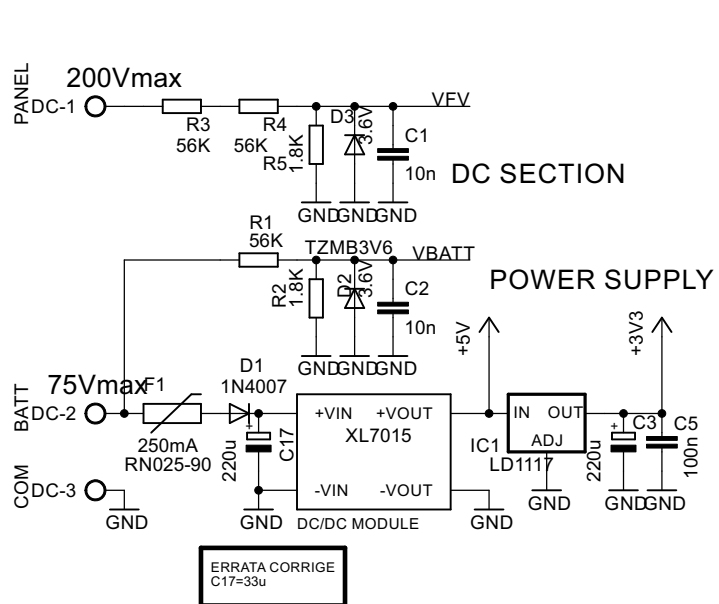

PowerSupply & Output

TITLE: EA_WEBMETER	
Document Number:	REU: 1
Powered by EnergiAlternativa.org	
Date: 25/10/2017 16:49:14	Sheet: 3/3