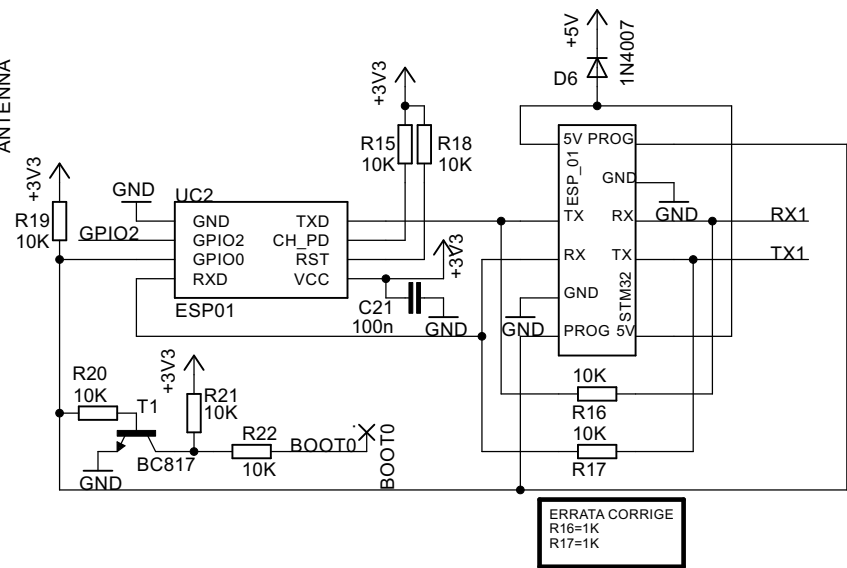

ERRATA CORRIGE
R25=0

ERRATA CORRIGE
R16=1K
R17=1K

- H2 MOUNT-HOLE3.0
- H1 MOUNT-HOLE3.0
- H4 MOUNT-HOLE3.0
- H3 MOUNT-HOLE3.0

<h2>Microcontroller & WiFi</h2>	
TITLE: EA_WEBMETER	
Document Number:	REU: 1
Powered by EnergiAlternativa.org	
Date: 25/10/2017 16:49:14	Sheet: 1/3