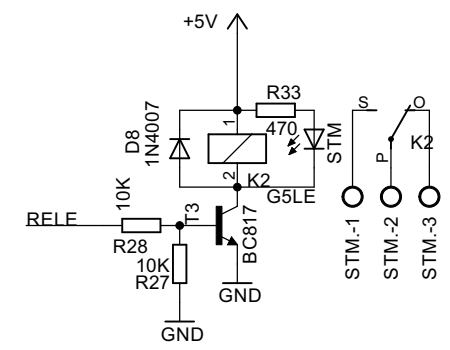

PowerSupply & Output

TITLE: EA_WEBMETER	
Document Number:	REU: 1
Powered by EnergiAlternativa.org	
Date: 25/10/2017 16:49:14	Sheet: 3/3