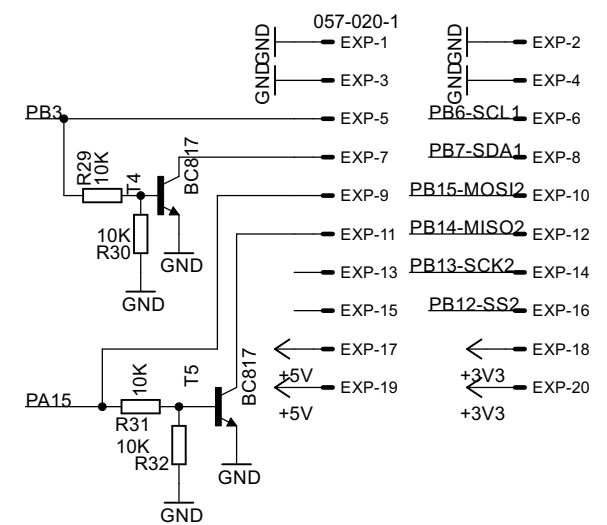

PowerSupply & Output

TITLE: EA_WEBMETER	
Document Number:	REU: 1
Powered by EnergiAlternativa.org	
Date: 25/10/2017 16:49:14	Sheet: 3/3