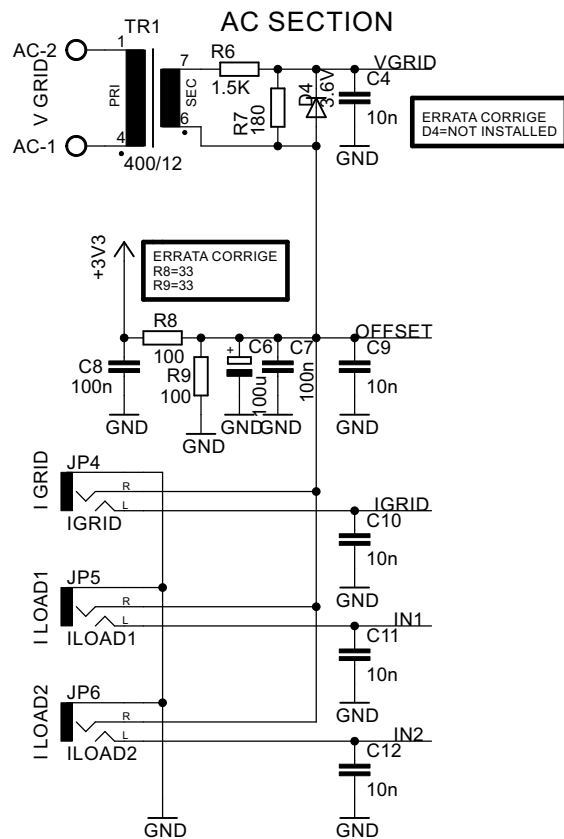

ERRATA CORRIGE
R25=0

ERRATA CORRIGE
R16=1K
R17=1K

- H2 MOUNT-HOLE3.0
- H1 MOUNT-HOLE3.0
- H4 MOUNT-HOLE3.0
- H3 MOUNT-HOLE3.0

<h2>Microcontroller & WiFi</h2>	
TITLE: EA_WEBMETER	
Document Number:	REU: 1
Powered by EnergiAlternativa.org	
Date: 25/10/2017 16:49:14	Sheet: 1/3