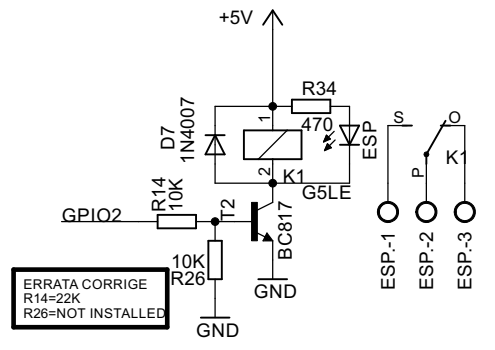

PowerSupply & Output

TITLE: EA_WEBMETER	
Document Number:	REU: 1
Powered by EnergiAlternativa.org	
Date: 25/10/2017 16:49:14	Sheet: 3/3