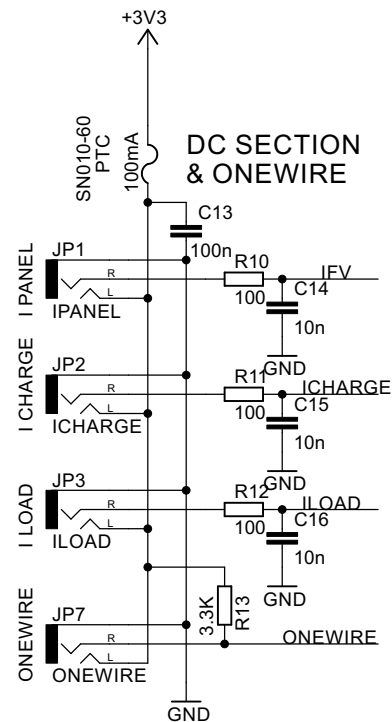

ERRATA CORRIGE
R25=0

ERRATA CORRIGE
R16=1K
R17=1K

- H2 MOUNT-HOLE3.0
- H1 MOUNT-HOLE3.0
- H4 MOUNT-HOLE3.0
- H3 MOUNT-HOLE3.0

<h2>Microcontroller & WiFi</h2>	
TITLE: EA_WEBMETER	
Document Number:	REU: 1
Powered by EnergiAlternativa.org	
Date: 25/10/2017 16:49:14	Sheet: 1/3